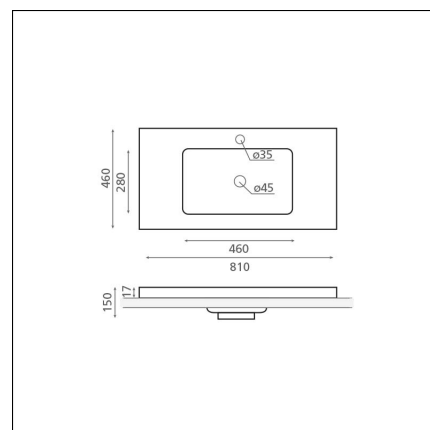

LIEBANA 80

porcelain white

Product code 8253

Product description

The timelessly beautiful and practical sink countertop pairs well with various bathroom furniture. The fresh white color of the porcelain adds lightness and a calming spa-like atmosphere to the bathroom decor. The sink countertop is easy to clean and, with proper maintenance, remains beautiful for years. The sink includes a faucet hole and overflow.

Technical information

- Allasmateriaali: posliini
- Sink installation method: Päältä upotettava
- Kylpyhuonealtaan väri: valkoinen

Delivery content

- sink

Downloads

- Assembling instruction

Recommended accessories