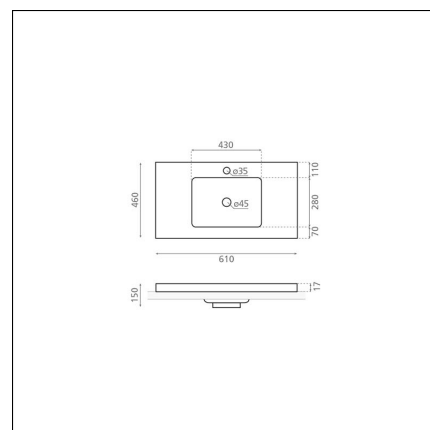

LIEBANA 60

porcelain white 610x460x150 mm

Product code 8251**Product description**

The timelessly beautiful and practical sink countertop pairs well with various bathroom furniture. The fresh white color of the porcelain adds lightness and a calming spa-like atmosphere to the bathroom decor. The sink countertop is easy to clean and, with proper maintenance, remains beautiful for years. The sink includes a faucet hole and overflow.

**Technical information**

- Allasmateriaali: posliini
- Sink installation method: Päättä upotettava
- Kylpyhuonealtaan väri: valkoinen

**Delivery content**

- sink

**Downloads**

- Assembling instruction

Recommended accessories