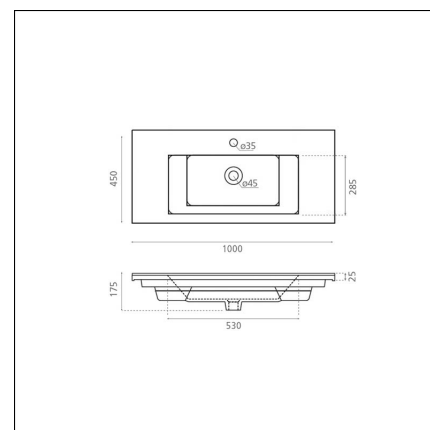

RIGA 100

porcelain white

Product code 8244**Product description**

The timelessly beautiful and practical sink countertop pairs well with various bathroom furniture. The fresh white color of the porcelain adds lightness and a calming spa-like atmosphere to the bathroom decor. The sink countertop is easy to clean and, with proper maintenance, remains beautiful for years. The sink includes a faucet hole and overflow.

**Technical information**

- Allasmateriaali: posliini
- Sink installation method: Päältä upotettava
- Kylpyhuonealtaan väri: valkoinen

**Delivery content**

- sink

**Downloads**

- Assembling instruction

Recommended accessories