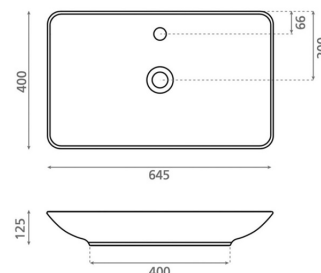

Delivery content

- sink

Downloads

- Assembling instruction

Recommended accessories