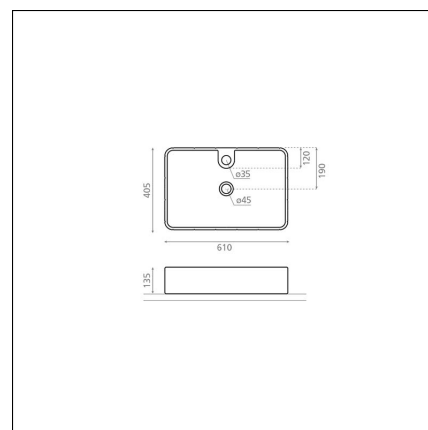

CIRCUS 60

porcelain white 610x405x135 mm

Product code 8231

Product description

A vessel sink is an elegant addition to bathroom spaces. Its shape accentuates the spa-like ambiance and adds softness amidst hard surfaces. Whether the vessel sink is round or rectangular, it brings personality and sophistication to the space. The shape or color of the vessel sink can also be utilized to complement the room's decor, for example, by introducing soft tones to contrast with colder elements. A vessel sink is a stylish and functional choice that elevates bathroom decor to a new level.

Technical information

- Material: posliini
- Sink installation method: Freestanding
- Color: White

Delivery content

- sink

Downloads

- Assembling instruction

Recommended accessories