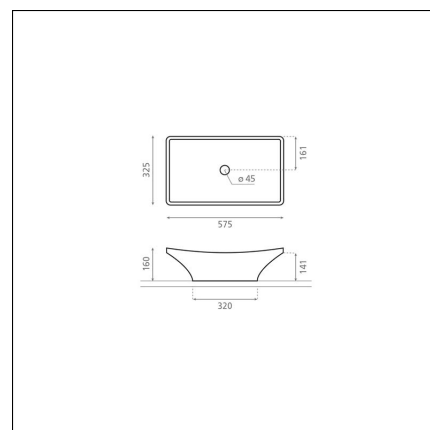

NEW MAGDALENA B

porcelain matt natural white 575x325x160 mm

Product code 8230

Product description

A vessel sink is an elegant addition to bathroom spaces. The basin-shaped washbasin stands out from traditional sink. It is installed on top of the countertop; the faucet can be installed either next to or behind the sink. Additionally, a vessel sink can save counter space when needed. The smallest vessel sinks can fit even in compact bathrooms, starting from a countertop depth of 23 cm. The product is delivered without a drain and P-trap. Sink model does not include an overflow protection.

Technical information

- Material: posliini
- Sink installation method: Freestanding
- Color: Matta luonnonvalkoinen

Delivery content

- sink

Downloads

- Assembling instruction
- Huolto- ja hoito-ohje

Recommended accessories