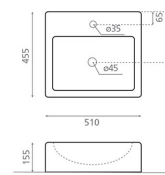

BOLONIA A

porcelain white 510x455x155 mm

Product code 8228

Product description

A vessel sink is an elegant addition to bathroom spaces. Its shape accentuates the spa-like ambiance and adds softness amidst hard surfaces. Whether the vessel sink is round or rectangular, it brings personality and sophistication to the space. The shape or color of the vessel sink can also be utilized to complement the room's decor, for example, by introducing soft tones to contrast with colder elements. A vessel sink is a stylish and functional choice that elevates bathroom decor to a new level. Note: The product is delivered without a drain and P-trap.

Technical information

- Sink installation method: Freestanding
- Color: White

Delivery content

- sink

Downloads

- Assembling instruction
- Huolto- ja hoito-ohje

Recommended accessories