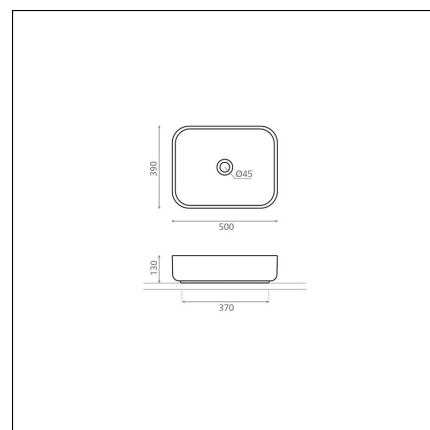

DINAN 50

porcelain white

Product code 8225

Product description

A vessel sink is an elegant addition to bathroom spaces. The basin-shaped washbasin stands out from traditional sink. It is installed on top of the countertop; the faucet can be installed either next to or behind the sink. Additionally, a vessel sink can save counter space when needed. The smallest vessel sinks can fit even in compact bathrooms, starting from a countertop depth of 23 cm. The product is delivered without a drain and P-trap. Sink model does not include an overflow protection.

Technical information

- Allasmateriaali: posliini
- Sink installation method: Malja-allas
- Kylpyhuonealtaan väri: valkoinen

Delivery content

- sink

Downloads

- Assembling instruction

Recommended accessories