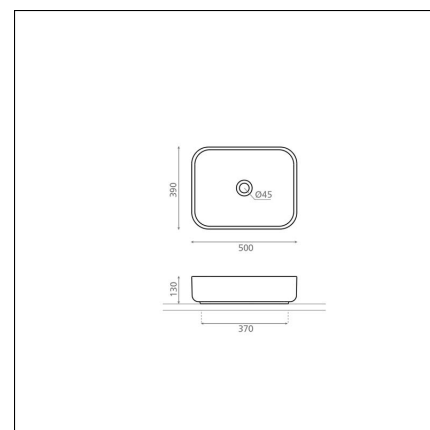

DINAN 50

porcelain beige

Product code 8223

Product description

A vessel sink is an elegant addition to bathroom spaces. The basin-shaped washbasin stands out from traditional sink. It is installed on top of the countertop; the faucet can be installed either next to or behind the sink. Additionally, a vessel sink can save counter space when needed. The smallest vessel sinks can fit even in compact bathrooms, starting from a countertop depth of 23 cm. The product is delivered without a drain and P-trap. Sink model does not include an overflow protection.

Technical information

- Allasmateriaali: posliini
- Sink installation method: Malja-allas
- Kylpyhuonealtaan väri: beige

Delivery content

- sink

Downloads

- Assembling instruction

Recommended accessories