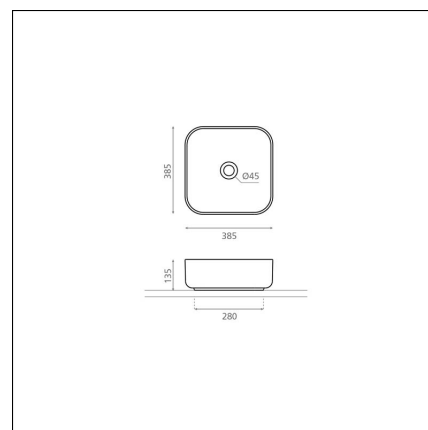

DINAN 40

porcelain matt white 385x385x135 mm

Product code 8207**Product description**

A vessel washbasin is an elegant addition to bathroom spaces. The basin-shaped washbasin stands out from traditional washbasin. It is installed on top of the countertop; the faucet can be installed either next to or behind the washbasin. Additionally, a vessel washbasin can save counter space when needed. The smallest vessel washbasins can fit even in compact bathrooms, starting from a countertop depth of 23 cm. The product is delivered without a drain and P-trap. washbasin model does not include an overflow protection.

**Technical information**

- Washbasin material: Porcelain
- Sink installation method: Countertop washbasin
- Washbasin color: White

**Delivery content**

Washbasin without overflow and without tap hole (non-closing waste and trap must be ordered separately)