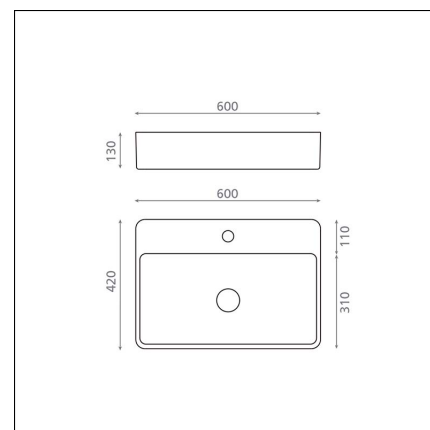

SANTONA 60

porcelain white

Product code 8196

Product description

A vessel sink is an elegant addition to bathroom spaces. Its shape accentuates the spa-like ambiance and adds softness amidst hard surfaces. Whether the vessel sink is round or rectangular, it brings personality and sophistication to the space. The shape or color of the vessel sink can also be utilized to complement the room's decor, for example, by introducing soft tones to contrast with colder elements. A vessel sink is a stylish and functional choice that elevates bathroom decor to a new level.

Technical information

- Allasmateriaali: posliini
- Sink installation method: Malja-allas
- Kylpyhuonealtaan väri: valkoinen

Delivery content

- sink

Downloads

- Assembling instruction

Recommended accessories