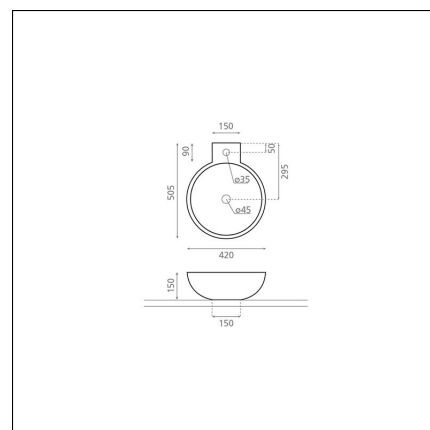

BAYONA

porcelain white

Product code 8180

Product description

A vessel sink is an elegant addition to bathroom space and fits beautifully into Nordic interior design. In the vessel sink collection, there are different-shaped models available for installation on the countertop or wall. The shape and color of the sink always add personality to the space and increase visual interest. The sinks come with a faucet hole but do not include an overflow. The product is delivered without a drain and P-trap. Please note that the sink model does not include an overflow protection.

Technical information

- Allasmateriaali: posliini
- Sink installation method: Malja-allas
- Kylpyhuonealtaan väri: valkoinen

Delivery content

- sink

Downloads

- Assembling instruction

Recommended accessories