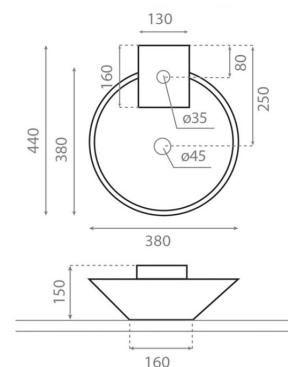

BIARRITZ

porcelain white 380x440x150 mm

Product code 8177

Product description

A vessel sink is an elegant addition to bathroom spaces. Its shape accentuates the spa-like ambiance and adds softness amidst hard surfaces. Whether the vessel sink is round or rectangular, it brings personality and sophistication to the space. The shape or color of the vessel sink can also be utilized to complement the room's decor, for example, by introducing soft tones to contrast with colder elements. A vessel sink is a stylish and functional choice that elevates bathroom decor to a new level.

Technical information

- Allasmateriaali: posliini
- Sink installation method: Malja-allas
- Kylpyhuonealtaan väri: valkoinen

Delivery content

- sink

Downloads

- Assembling instruction

Recommended accessories