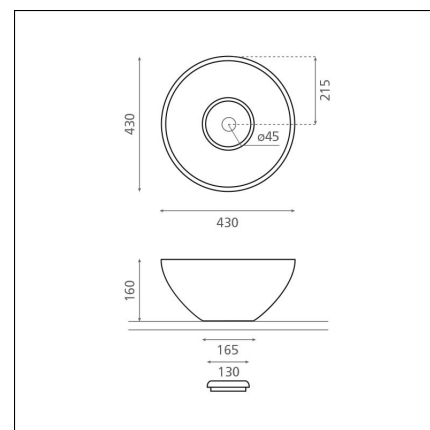

NEW CUENCA

porcelain beige

Product code 8168

Product description

A vessel sink is an elegant addition to bathroom spaces. The basin-shaped washbasin stands out from traditional sink. It is installed on top of the countertop; the faucet can be installed either next to or behind the sink. Additionally, a vessel sink can save counter space when needed. The smallest vessel sinks can fit even in compact bathrooms, starting from a countertop depth of 23 cm. The product is delivered without a drain and P-trap. Sink model does not include an overflow protection.

Technical information

- Allasmateriaali: posliini
- Sink installation method: Malja-allas
- Kylpyhuonealtaan väri: beige

Delivery content

- sink

Downloads

- Assembling instruction

Recommended accessories