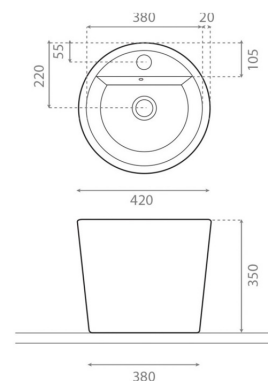

Delivery content

- sink

Downloads

- Assembling instruction

Recommended accessories