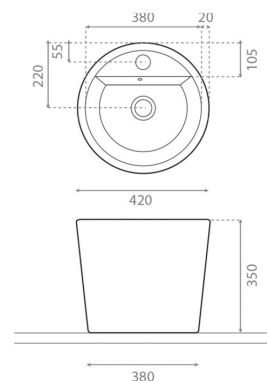

FLORENCIA B

porcelain white 420x420x350 mm

Product code 8165

Product description

A vessel washbasin is an elegant addition to bathroom spaces. Its shape accentuates the spa-like ambiance and adds softness amidst hard surfaces. Whether the vessel washbasin is round or rectangular, it brings personality and sophistication to the space. The shape or color of the vessel washbasin can also be utilized to complement the room's decor, for example, by introducing soft tones to contrast with colder elements. A vessel washbasin is a stylish and functional choice that elevates bathroom decor to a new level. Note: The product is delivered without a drain...

Technical information

- Washbasin material: Porcelain
- Sink installation method: Countertop washbasin
- Washbasin color: White

Delivery content

Washbasin with overflow and tap hole (waste and trap must be ordered separately)