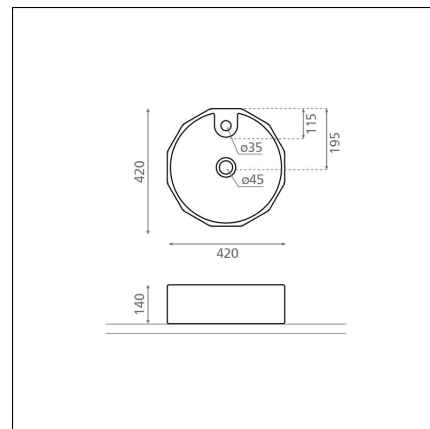

CIRCUS

porcelain white

Product code 8155

Product description

A vessel sink is an elegant addition to bathroom spaces. Its shape accentuates the spa-like ambiance and adds softness amidst hard surfaces. Whether the vessel sink is round or rectangular, it brings personality and sophistication to the space. The shape or color of the vessel sink can also be utilized to complement the room's decor, for example, by introducing soft tones to contrast with colder elements. A vessel sink is a stylish and functional choice that elevates bathroom decor to a new level.

Technical information

- Allasmateriaali: posliini
- Sink installation method: Malja-allas
- Kylpyhuonealtaan väri: valkoinen

Delivery content

- sink

Downloads

- Assembling instruction

Recommended accessories