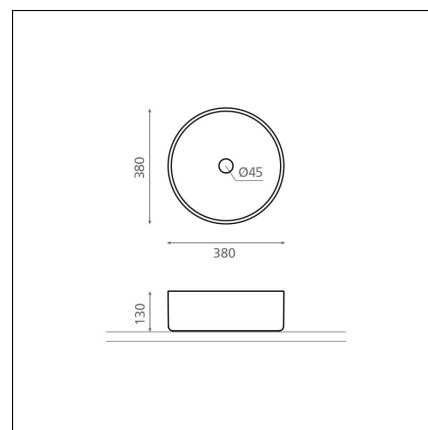

DINAN

porcelain matt black

Product code 8154

Product description

A vessel sink is an elegant addition to bathroom spaces. The basin-shaped washbasin stands out from traditional sink. It is installed on top of the countertop; the faucet can be installed either next to or behind the sink. Additionally, a vessel sink can save counter space when needed. The smallest vessel sinks can fit even in compact bathrooms, starting from a countertop depth of 23 cm. The product is delivered without a drain and P-trap. Sink model does not include an overflow protection.

Technical information

- Allasmateriaali: posliini
- Sink installation method: Malja-allas
- Kylpyhuonealtaan väri: musta

Delivery content

- sink

Downloads

- Assembling instruction

Recommended accessories