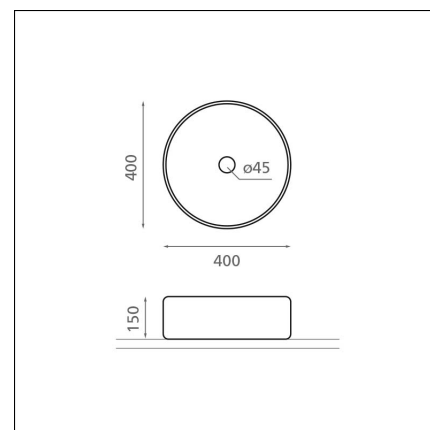

DINAN

porcelain white 400x400x150 mm

Product code 8151

Product description

A vessel sink is an elegant addition to bathroom spaces. The basin-shaped washbasin stands out from traditional sink. It is installed on top of the countertop; the faucet can be installed either next to or behind the sink. Additionally, a vessel sink can save counter space when needed. The smallest vessel sinks can fit even in compact bathrooms, starting from a countertop depth of 23 cm. The product is delivered without a drain and P-trap. Sink model does not include an overflow protection.

Technical information

- Allasmateriaali: posliini
- Sink installation method: Malja-allas
- Kylpyhuonealtaan väri: valkoinen

Delivery content

- sink

Downloads

- Assembling instruction

Recommended accessories