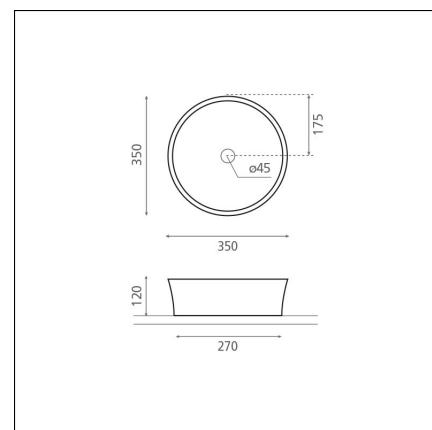

**VOLTA 35**

porcelain white 350x350x120 mm

**Product code 8139****Product description**

A vessel sink is an elegant addition to bathroom spaces. The basin-shaped washbasin stands out from traditional sink. It is installed on top of the countertop; the faucet can be installed either next to or behind the sink. Additionally, a vessel sink can save counter space when needed. The smallest vessel sinks can fit even in compact bathrooms, starting from a countertop depth of 23 cm. The product is delivered without a drain and P-trap. Sink model does not include an overflow protection.

**Technical information**

- Material: posliini
- Sink installation method: Freestanding
- Color: White

**Delivery content**

- sink

**Downloads**

- Assembling instruction

**Recommended accessories**