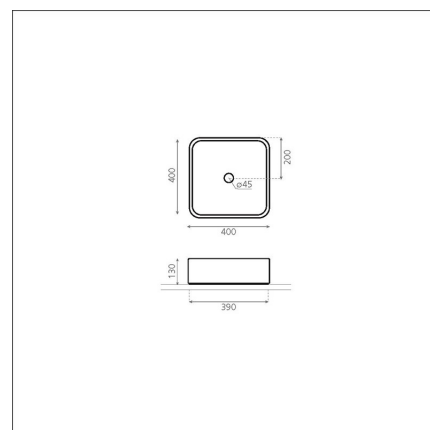

NESTARES

cement graphite

Product code 7192

Product description

The lively cement surface gives the sinks a rough yet naturally beautiful appearance. The countertop-mounted sink series pairs well with various countertop materials and bathroom decors. The series comes in three softly beautiful colors: gray, graphite, and terracotta. The sink material is extremely strong and durable cement. The product is delivered without a drain valve and trap. Sink model does not have overflow protection.

Technical information

- Allasmateriaali: sementti
- Sink installation method: Malja-allas

Delivery content

- sink

Downloads

- Assembling instruction

Recommended accessories