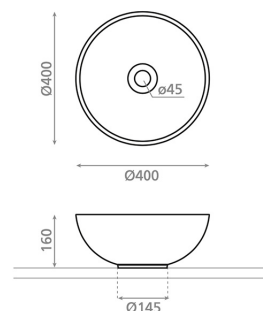

Technical information

- Allasmateriaali: valurauta
- Sink installation method: Malja-allas

Delivery content

- sink

Downloads

- Assembling instruction

Recommended accessories