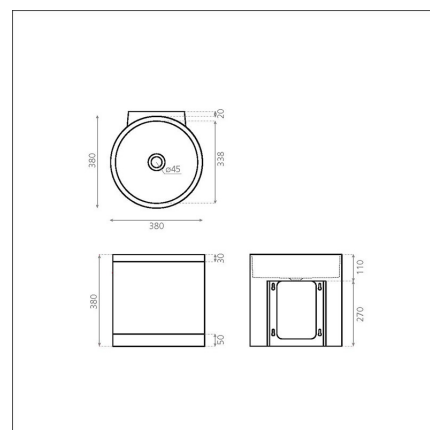

DETROIT PARED

PVD coated - S/S black s/s

Product code 7165

Product description

Metal is a stylish and striking sink material for bathroom spaces. Stainless steel PVD-coated sinks are available in three different colors: timeless stainless steel, stylish black stainless steel, and elegant gold. The design language of the sinks is sleek and symmetrical. All models are well-suited for use in both home bathrooms and public spaces. The sink includes a matching pop-up valve and siphon.

Technical information

- Allasmateriaali: PVD - ruostumaton teräs
- Sink installation method: Seinäkiinnitys
- Kylpyhuonealtaan väri: musta

Delivery content

- sink

Downloads

- Assembling instruction

Recommended accessories