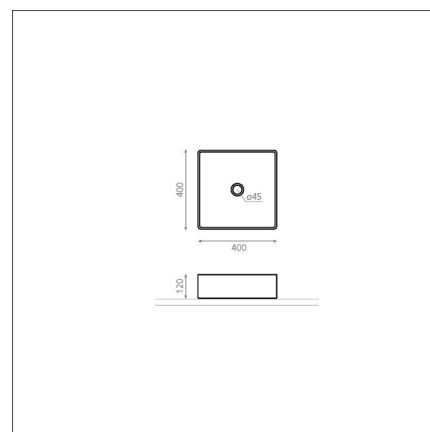

DETROIT 40

stainless steel S/S 400x400x120 mm

Product code 7152

Product description

Metal is a stylish and striking sink material for bathroom spaces. Stainless steel PVD-coated sinks are available in three different colors: timeless stainless steel, stylish black stainless steel, and elegant gold. The design language of the sinks is sleek and symmetrical. All models are well-suited for use in both home bathrooms and public spaces. The sink includes a matching pop-up valve and siphon.

Technical information

- Allasmateriaali: ruostumaton teräs
- Sink installation method: Malja-allas

Delivery content

- sink

Downloads

- Assembling instruction

Recommended accessories