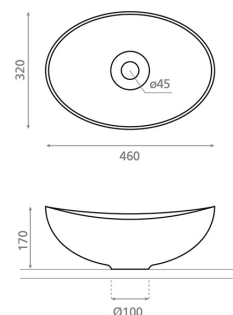

Technical information

- Allasmateriaali: valurauta
- Sink installation method: Malja-allas

Delivery content

- sink

Downloads

- Assembling instruction

Recommended accessories