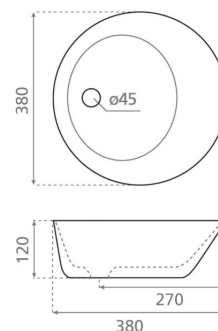

Delivery content

- sink

Downloads

- Assembling instruction

Recommended accessories