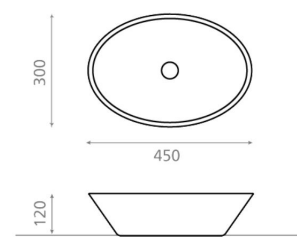

Delivery content

- sink

Downloads

- Assembling instruction

Recommended accessories