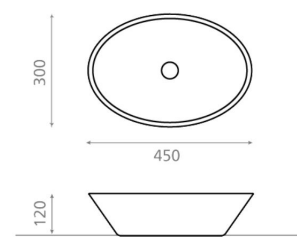

Technical information

- Material: solid surface
- Sink installation method: Freestanding
- Color: White

Delivery content

- sink

Downloads

- Assembling instruction

Recommended accessories