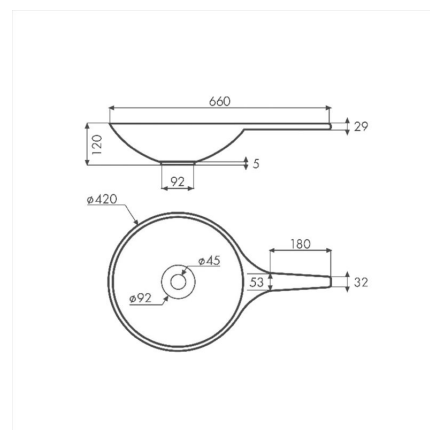

SAJA

solid surface white 660x420x120 mm

Product code 7139

Product description

A vessel sink is an elegant addition to bathroom spaces. The sink is made of durable solid surface composite material, with a sleek and easy to clean surface. It is installed on top of the countertop; the faucet can be installed either next to or behind the sink. The product is delivered without a drain and P-trap. Sink model does not include an overflow protection.

Technical information

- Allasmateriaali: solid surface
- Sink installation method: Malja-allas
- Kylpyhuonealtaan väri: valkoinen

Delivery content

- sink

Downloads

- Assembling instruction

Recommended accessories