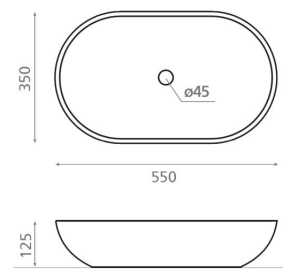

Delivery content

- sink

Downloads

- Assembling instruction

Recommended accessories