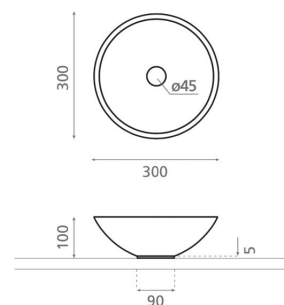

Delivery content

- sink

Downloads

- Assembling instruction

Recommended accessories