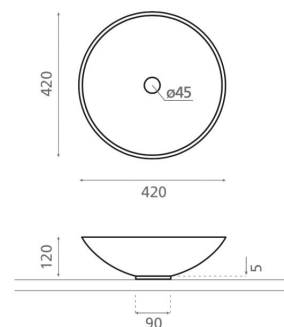

PIAMONTE

solid surface white 420x420x120 mm

Product code 7130

Product description

A vessel sink is an elegant addition to bathroom spaces. The sink is made of durable solid surface composite material, with a sleek and easy to clean surface. It is installed on top of the countertop; the faucet can be installed either next to or behind the sink. The product is delivered without a drain and P-trap. Sink model does not include an overflow protection.

Technical information

- Allasmateriaali: solid surface
- Sink installation method: Malja-allas
- Kylpyhuonealtaan väri: valkoinen

Delivery content

- sink

Downloads

- Assembling instruction

Recommended accessories