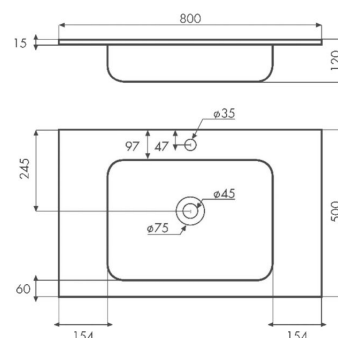

**NANSA 80**

solid surface white 800x500x120 mm

**Product code 7126****Product description**

The timelessly beautiful and practical sink countertop pairs well with various bathroom furniture. The beautiful white color creates a pure and serene spa atmosphere to the bathroom. The sink is made of durable solid surface composite material, with a sleek and easy to clean surface. The sink includes a faucet hole. Note! The product is delivered without a drain valve and trap.

**Technical information**

- Allasmateriaali: solid surface
- Sink installation method: Päältä upotettava
- Kylpyhuonealtaan väri: valkoinen

**Delivery content**

- sink

**Downloads**

- Assembling instruction