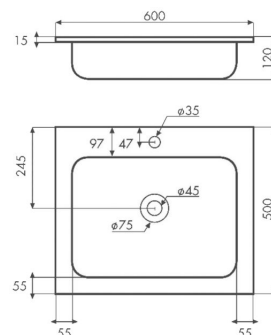

**NANSA 60**

solid surface white 600x500x120 mm

**Product code 7124****Product description**

The timelessly beautiful and practical sink countertop pairs well with various bathroom furniture. The beautiful white color creates a pure and serene spa atmosphere to the bathroom. The sink is made of durable solid surface composite material, with a sleek and easy to clean surface. The sink includes a faucet hole. Note! The product is delivered without a drain valve and trap.

**Technical information**

- Allasmateriaali: solid surface
- Sink installation method: Päältä upotettava
- Kylpyhuonealtaan väri: valkoinen

**Delivery content**

- sink

**Downloads**

- Assembling instruction