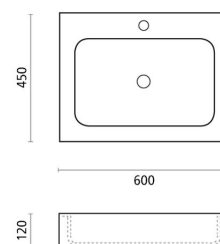

Delivery content

- sink

Downloads

- Assembling instruction

Recommended accessories