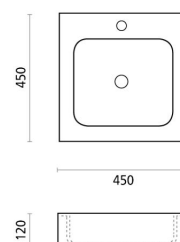

Delivery content

- sink

Downloads

- Assembling instruction

Recommended accessories