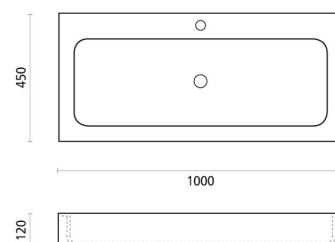

LUENA 100

solid surface white 1000x450x120 mm

Product code 7120**Product description**

The timelessly beautiful and practical sink countertop pairs well with various bathroom furniture. The beautiful white color creates a pure and serene spa atmosphere to the bathroom. The sink is made of durable solid surface composite material, with a sleek and easy to clean surface. The sink includes a faucet hole. Note! The product is delivered without a drain valve and trap.

**Technical information**

- Allasmateriaali: solid surface
- Sink installation method: Malja-allas
- Kylpyhuonealtaan väri: valkoinen

**Delivery content**

- sink

**Downloads**

- Assembling instruction

Recommended accessories