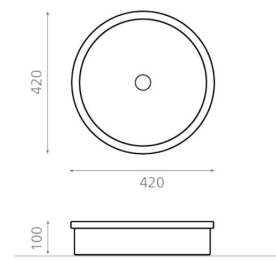

**BELTED**

solid surface white 420x420x100 mm

**Product code 7112****Product description**

A vessel sink is an elegant addition to bathroom spaces. The sink is made of durable solid surface composite material, with a sleek and easy to clean surface. It is installed on top of the countertop; the faucet can be installed either next to or behind the sink. The product is delivered without a drain and P-trap. Sink model does not include an overflow protection.

**Technical information**

- Allasmateriaali: solid surface
- Sink installation method: Malja-allas
- Kylpyhuonealtaan väri: valkoinen

**Delivery content**

- sink

**Downloads**

- Assembling instruction

**Recommended accessories**