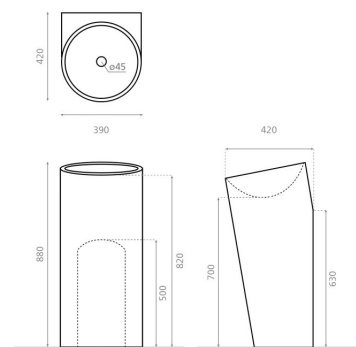

BARROS

solid surface white 390x420x880 mm

Product code 7111

Product description

The striking and sculptural pedestal basin brings a modern and luxurious look to the bathroom. The pedestal basin combines stylish and practical design. The sink is made of durable solid surface composite material, with a sleek and easy to clean surface. The product is delivered without a drain valve and trap. Please note that the sink model does not include an overflow protection.

Technical information

- Allasmateriaali: solid surface
- Sink installation method: Vapaasti seisova
- Kylpyhuonealtaan väri: valkoinen

Delivery content

- sink

Downloads

- Assembling instruction

Recommended accessories