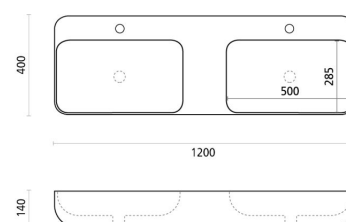

Technical information

- Allasmateriaali: solid surface
- Sink installation method: Seinäkiinnitys
- Kylpyhuonealtaan väri: valkoinen