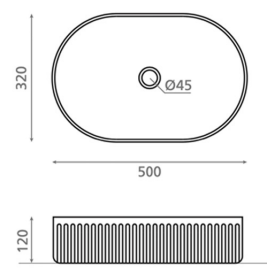

WADI OVAL

porcelain matt white 500x320x120 mm

Product code 6179

Product description

Wadi vessel sink is an elegant addition to bathroom spaces. Its shape enhances the spa-like atmosphere and adds softness alongside hard surfaces. Whether round or oval, the vessel sink's shape and grooves on the surface brings classic and at the same time personal atmosphere to the space. It is installed on top of the countertop, and the faucet can be installed either next to or behind the sink. Additionally, placing a vessel sink in the bathroom saves space and is easy to keep clean.

Technical information

- Allasmateriaali: posliini
- Sink installation method: Malja-allas
- Kylpyhuonealtaan väri: valkoinen

Delivery content

- sink

Downloads

- Assembling instruction

Recommended accessories