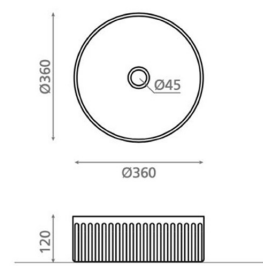

Delivery content

- sink

Downloads

- Assembling instruction

Recommended accessories