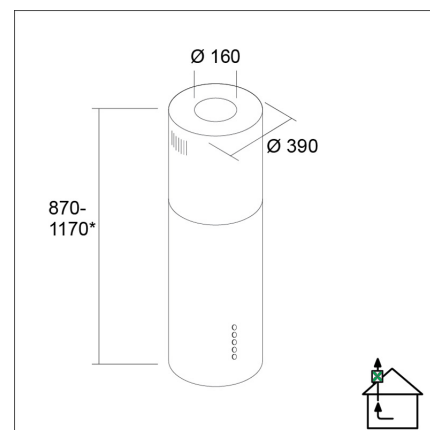

LAPETEK APOLLO-V X1 (EC) island black

Product code 592ECX1

Product description

A timelessly elegant, high-quality and easy-to-use cooker hood in the version that controls a rooftop ventilation fan. Always attached to the ceiling, can be installed next to the wall or on top of the island. Easy to use, backlit Soft Touch buttons, efficient and dimmable LED lights and easy-to-clean grease and activated carbon filters. The adjustable timer function ensures that the steam will be removed even after cooking has stopped.

Technical information

- Ventilation system: X1-EC - kitchen extraction
- With the air chimney extension: -
- Cooker hood width: 39 cm
- Cooker hood color: Black
- Suitable for the room height: 232 - 282 cm
- Electrical connection: Socket 10 A