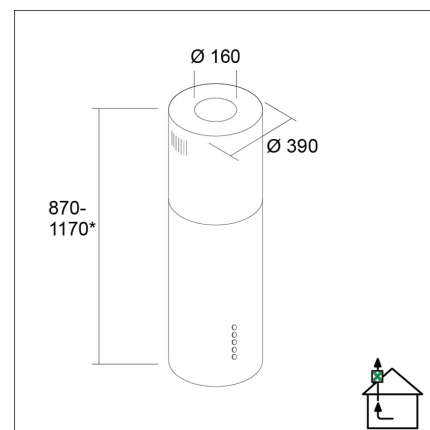

### Product code 591ECX1

#### Technical information

- Ventilation system: X1-EC - kitchen extraction
- With the air chimney extension: -
- Cooker hood width: 39 cm
- Cooker hood color: White
- Suitable for the room height: 232 - 282 cm
- Electrical connection: Socket 10 A