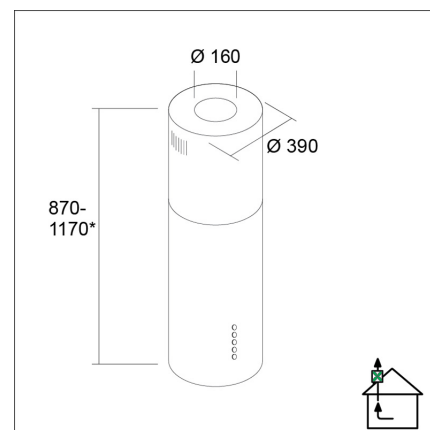

LAPETEK APOLLO-V X2 (EC) island stainless steel

Product code 590ECX2

Product description

A timelessly elegant, high-quality and easy-to-use cooker hood in the version that controls a rooftop ventilation fan. Always attached to the ceiling, can be installed next to the wall or on top of the island. Easy to use, backlit Soft Touch buttons, efficient and dimmable LED lights and easy-to-clean grease and activated carbon filters. The adjustable timer function ensures that the steam will be removed even after cooking has stopped.

Technical information

- Ventilation system: X2-EC - kitchen+bath extraction
- With the air chimney extension: -
- Cooker hood width: 39 cm
- Cooker hood color: Stainless steel
- Suitable for the room height: 232 - 282 cm
- Electrical connection: Socket 10 A