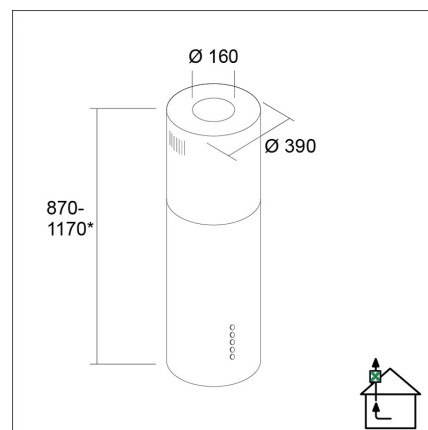

LAPETEK APOLLO-V X1 (EC) island stainless steel

Product code 590ECX1

Product description

A timelessly elegant, high-quality and easy-to-use cooker hood in the version that controls a rooftop ventilation fan. Always attached to the ceiling, can be installed next to the wall or on top of the island. Easy to use, backlit Soft Touch buttons, efficient and dimmable LED lights and easy-to-clean grease and activated carbon filters. The adjustable timer function ensures that the steam will be removed even after cooking has stopped.

Technical information

- Ventilation system: X1-EC - kitchen extraction
- With the air chimney extension: -
- Cooker hood width: 39 cm
- Cooker hood color: Stainless steel
- Suitable for the room height: 232 - 282 cm
- Electrical connection: Socket 10 A