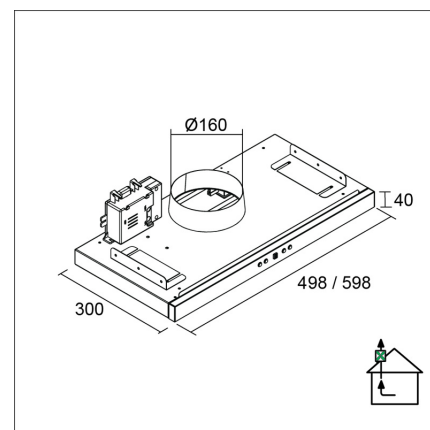

LAPETEK TREKK X3 60

60 cm built-in black/ss-rail

Product code 589X3

Product description

A stylish LAPETEK TREKK cooker hood to be installed in the cabinet that only shows a stylish lid. The appliance starts by pulling out the telescopic lid. Powerful lights come on at the on / off light switch. All color options are available with its own motor, rooftop ventilation fan (X1 – AC and EC motors), humid space enhancement (X2 – AC and EC motors) and for apartment buildings with shut-off valve control (X3).

Technical information

- Ventilation system: X3 - central ventilation
- Cooker hood width: 60 cm
- Cooker hood color: Black
- Electrical connection: Socket 10 A

Delivery content

- cooker hood
- booster flap
- telescopic chimney
- cover strip for different cabinet depths