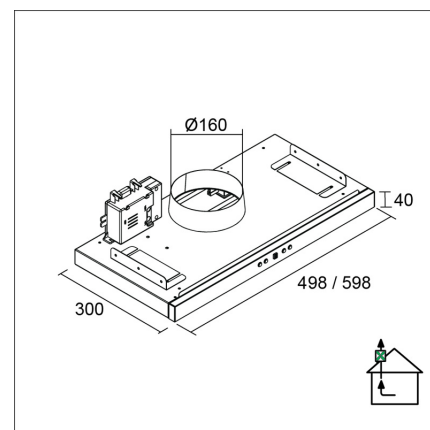

LAPETEK TREKK X1 60

60 cm (EC) built-in black/ss-rail

Product code 589ECX1

Product description

A stylish LAPETEK TREKK cooker hood to be installed in the cabinet that only shows a stylish lid. The appliance starts by pulling out the telescopic lid. Powerful lights come on at the on / off light switch. All color options are available with its own motor, rooftop ventilation fan (X1 – AC and EC motors), humid space enhancement (X2 – AC and EC motors) and for apartment buildings with shut-off valve control (X3).

Technical information

- Ventilation system: X1-EC - kitchen extraction
- Cooker hood width: 60 cm
- Cooker hood color: Black
- Electrical connection: Socket 10 A

Delivery content

- cooker hood
- EC-motor
- telescopic cap
- cover strip for different cabinet depths