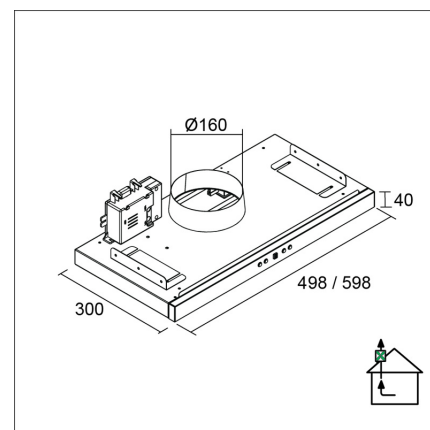

LAPETEK TREKK X2 60

60 cm (AC) built-in black/ss-rail

Product code 589ACX2

Product description

A stylish LAPETEK TREKK cooker hood to be installed in the cabinet that only shows a stylish lid. The appliance starts by pulling out the telescopic lid. Powerful lights come on at the on / off light switch. All color options are available with its own motor, rooftop ventilation fan (X1 – AC and EC motors), humid space enhancement (X2 – AC and EC motors) and for apartment buildings with shut-off valve control (X3).

Technical information

- Ventilation system: X2-AC - kitchen+bath extraction
- Cooker hood width: 60 cm
- Cooker hood color: Black
- Electrical connection: Socket 10 A

Delivery content

- cooker hood
- AC-motor
- telescopic chimney
- booster flap
- cover strip for different cabinet depths