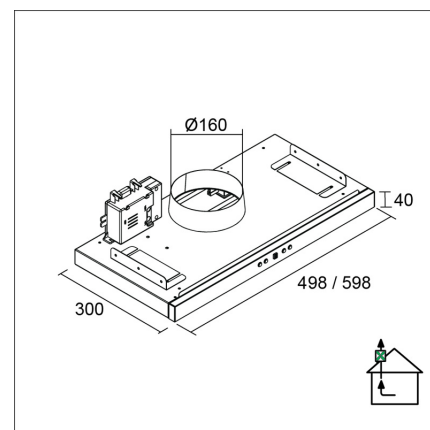

#### Technical information

- Ventilation system: X1-AC - kitchen extraction
- Cooker hood width: 60 cm
- Cooker hood color: Black
- Electrical connection: Socket 10 A