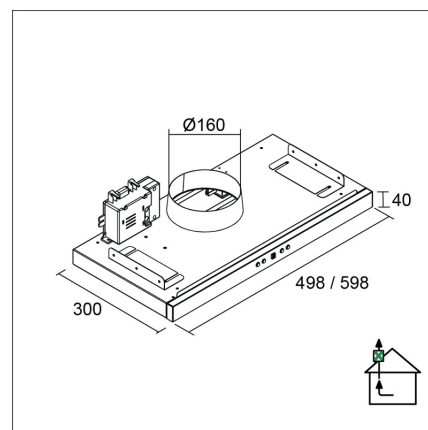

LAPETEK TREKK X3 50

50 cm built-in black/ss-rail

Product code 587X3

Product description

A stylish LAPETEK TREKK cooker hood to be installed in the cabinet that only shows a stylish lid. The appliance starts by pulling out the telescopic lid. Powerful lights come on at the on / off light switch. All color options are available with its own motor, rooftop ventilation fan (X1 – AC and EC motors), humid space enhancement (X2 – AC and EC motors) and for apartment buildings with shut-off valve control (X3).

Technical information

- Ventilation system: X3 - central ventilation
- Cooker hood width: 50 cm
- Cooker hood color: Black
- Electrical connection: Socket 10 A

Delivery content

- cooker hood
- booster flap
- telescopic chimney
- cover strip for different cabinet depths